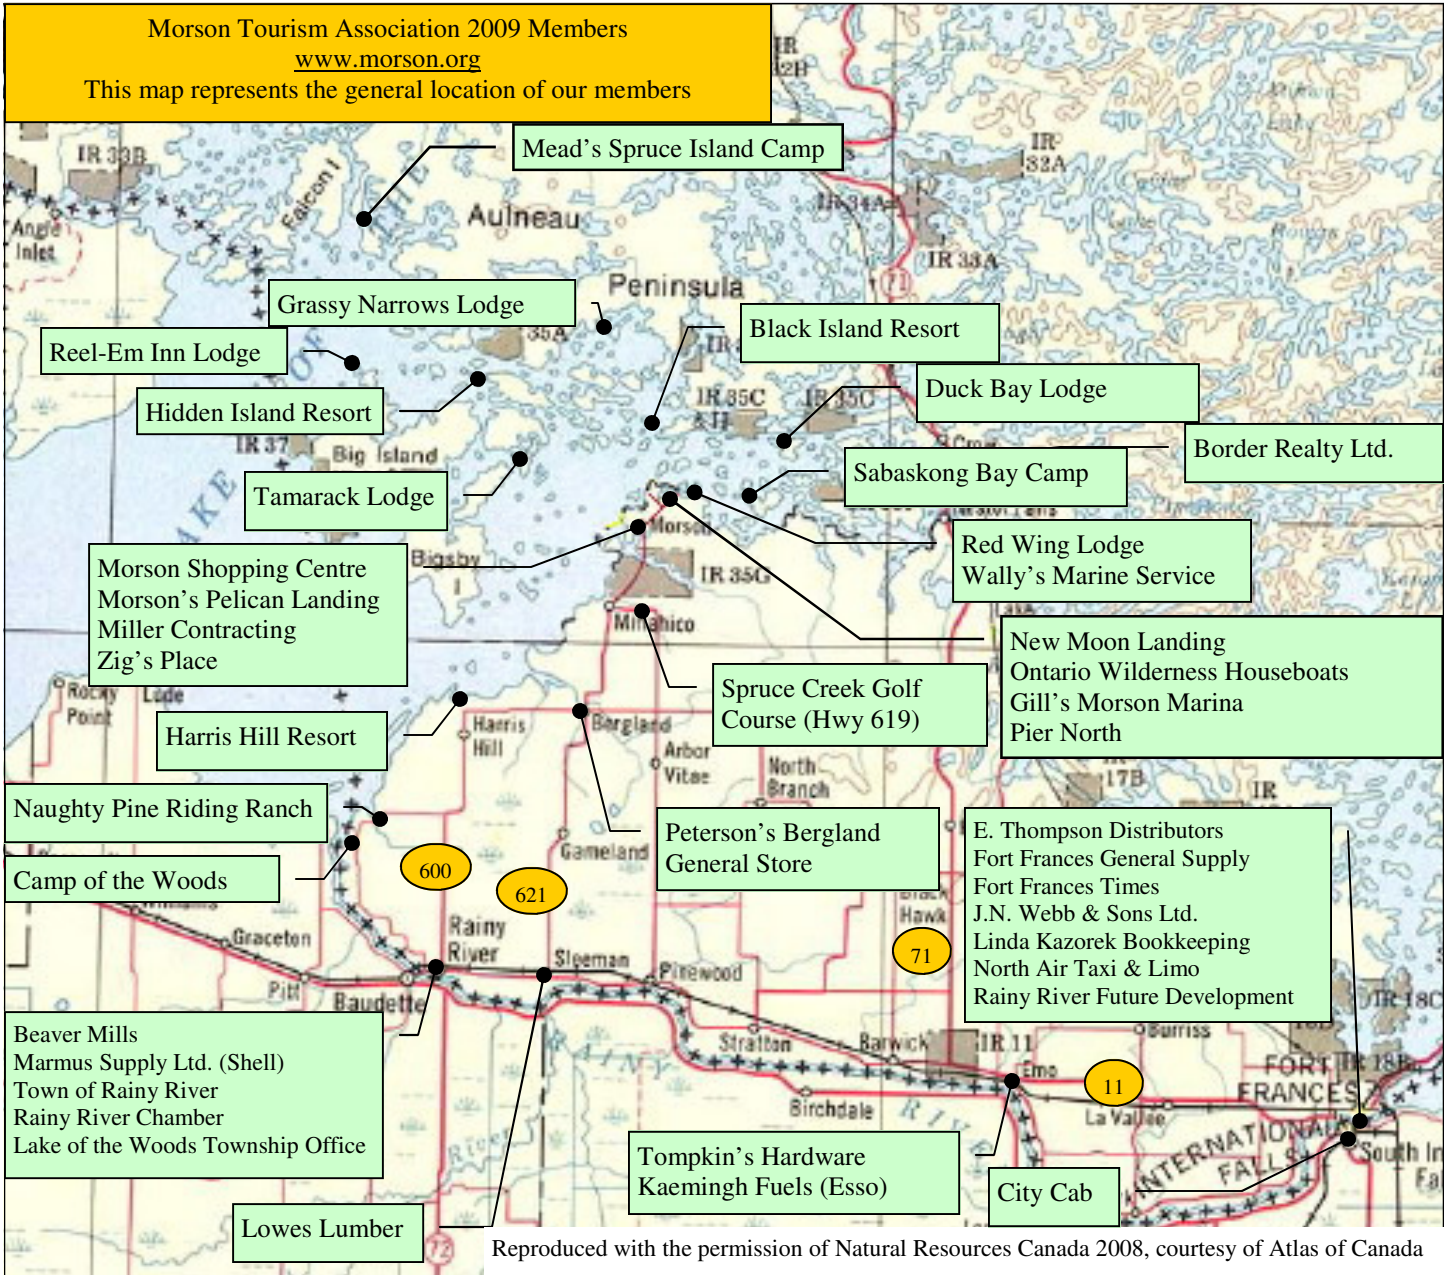

Morson Tourism Association 2009 Members

www.morson.org

This map represents the general location of our members

Mead's Spruce Island Camp

Grassy Narrows Lodge

Reel-Em Inn Lodge

Hidden Island Resort

Tamarack Lodge

Morson Shopping Centre
Morson's Pelican Landing
Miller Contracting
Zig's Place

Harris Hill Resort

Naughty Pine Riding Ranch

Camp of the Woods

Beaver Mills
Marmus Supply Ltd. (Shell)
Town of Rainy River
Rainy River Chamber
Lake of the Woods Township Office

Lowes Lumber

Black Island Resort

Duck Bay Lodge

Sabaskong Bay Camp

Red Wing Lodge
Wally's Marine Service

Spruce Creek Golf Course (Hwy 619)

New Moon Landing
Ontario Wilderness Houseboats
Gill's Morson Marina
Pier North

Peterson's Bergland
General Store

E. Thompson Distributors
Fort Frances General Supply
Fort Frances Times
J.N. Webb & Sons Ltd.
Linda Kazorek Bookkeeping
North Air Taxi & Limo
Rainy River Future Development